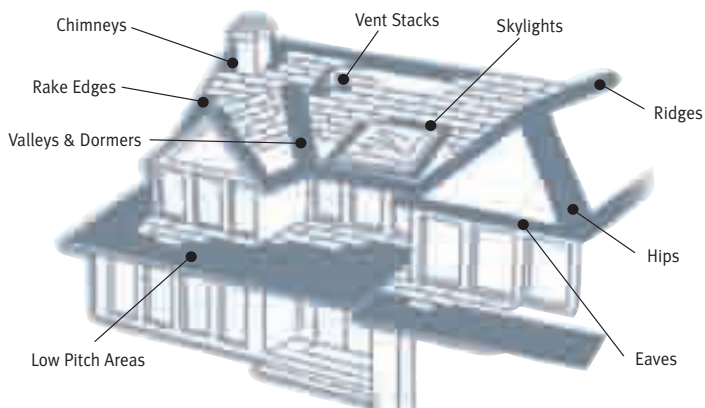

StormShield

Standard Ice & Water Protector

“Invisible” protection against roof leaks.

- > Helps prevent water leakage due to ice dams and wind-driven rain
- > Improved flexibility for superior performance
- > Slip-resistant surface for safe application
- > Tear-resistant membrane
- > Self-adhesive for watertight sealing
- > Self-sealing around roofing nails
- > Meets most building code requirements