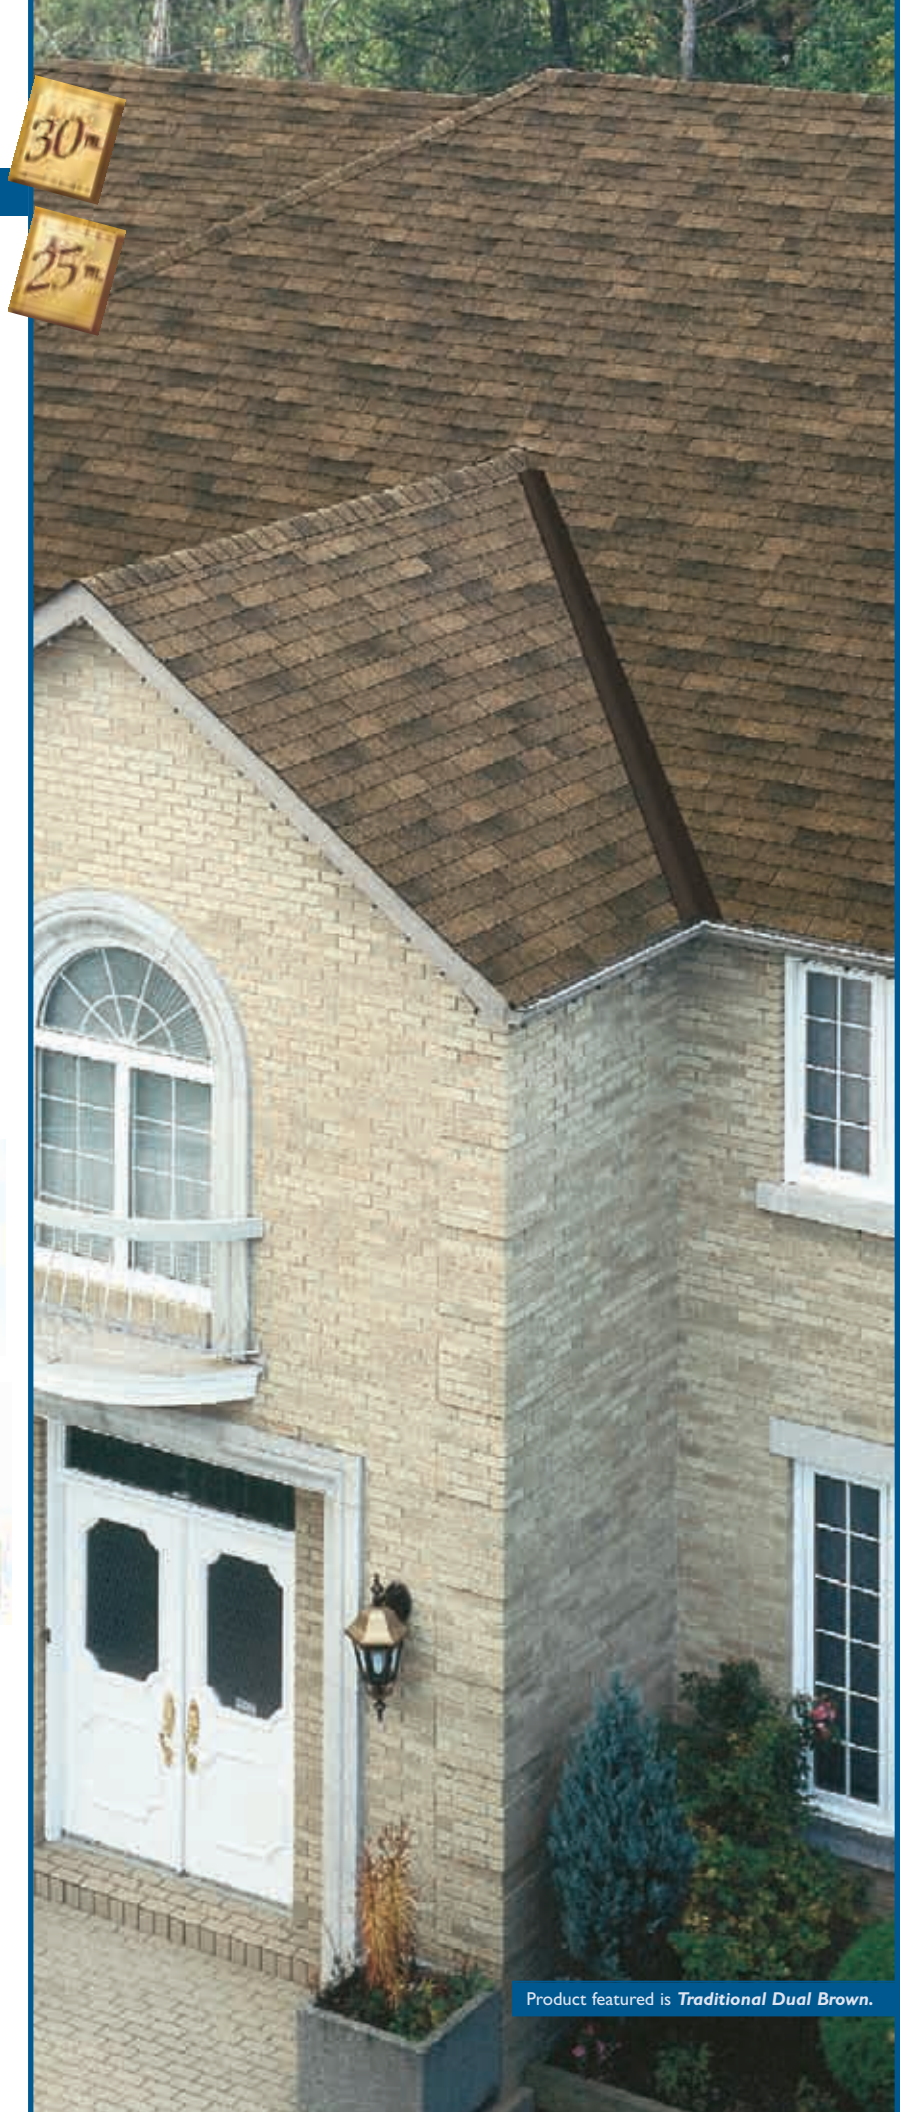

Product featured is **Traditional Dual Brown**.

Color Availability

Dual Black

Dual Brown

Earthtone Cedar

Dual Grey

Forest Green

Harvard Slate