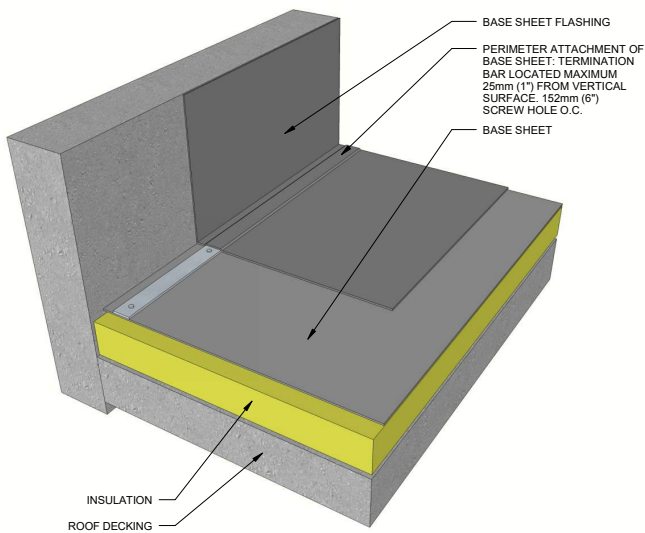

BULLETIN

Product Updates · News & Information

MB-28: Base Sheet Perimeter Attachment - Horizontal