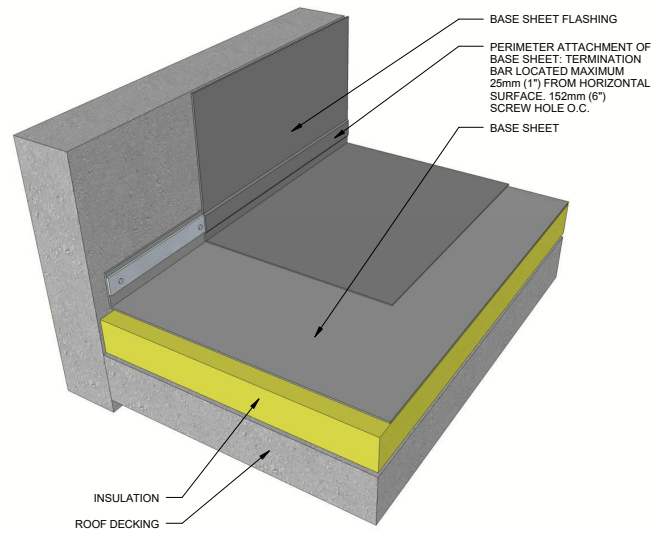

MB-29: Base Sheet Perimeter Attachment - Vertical