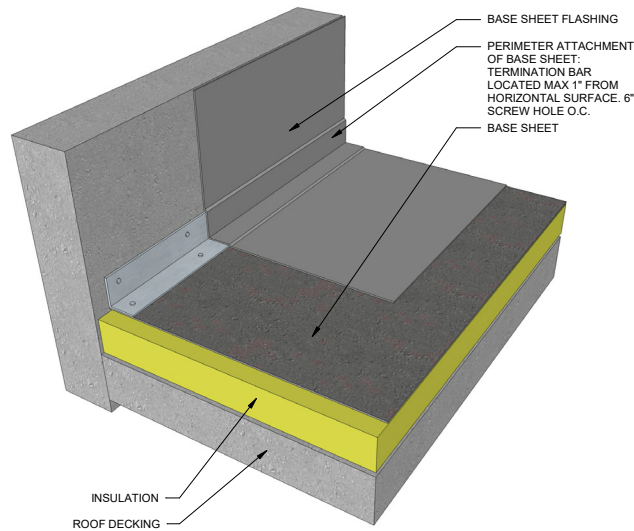

## **Perimeter Attachment of SBS Modified Bitumen Base Sheets**

It has been noted in the past on some fully adhered 2 ply SBS membrane systems using a base and cap combination, a tendency for the membrane to 'pull' away from the perimeters resulting in tenting at the base of the parapets and wrinkling towards the center of the roof. In order to minimize this effect, SBS fully adhered roof membrane systems should be secured by mechanical means. The use of roof screws and termination bars shall be used at the base of the parapets or on the roof surface located as close to the parapet as possible. The termination bars will secure the base sheet only and be covered by the base sheet flashing in all cases, thus forming a full two ply at these locations once completed.

Where the roof insulation exceeds 75mm (3 in) at the parapets, the location of the termination bars shall be on the vertical surface only.

Cant strips, when used, will have the location of the termination bar either directly in front or directly above the cant strip and penetrate the extended base sheet.

The attached drawings on Page 2 of this bulletin, MB-28 Base Sheet Perimeter Attachment - Horizontal, MB-29 Base Sheet Perimeter Attachment – Vertical & MB-30 Base Sheet Perimeter Attachment - Angle detail the location of the perimeter termination bar locations where a cant is not shown. These drawings represent a roof detail and are not representative of a typical system.

## Product Updates · News & Information

**MB-28: Base Sheet Perimeter Attachment - Horizontal**

**MB-29: Base Sheet Perimeter Attachment - Vertical**

**MB-30: Base Sheet Perimeter Attachment - Angle**

**NOTE - These detail drawings can also be found in the IKO Commercial Technical Specification Manual (Part II)**