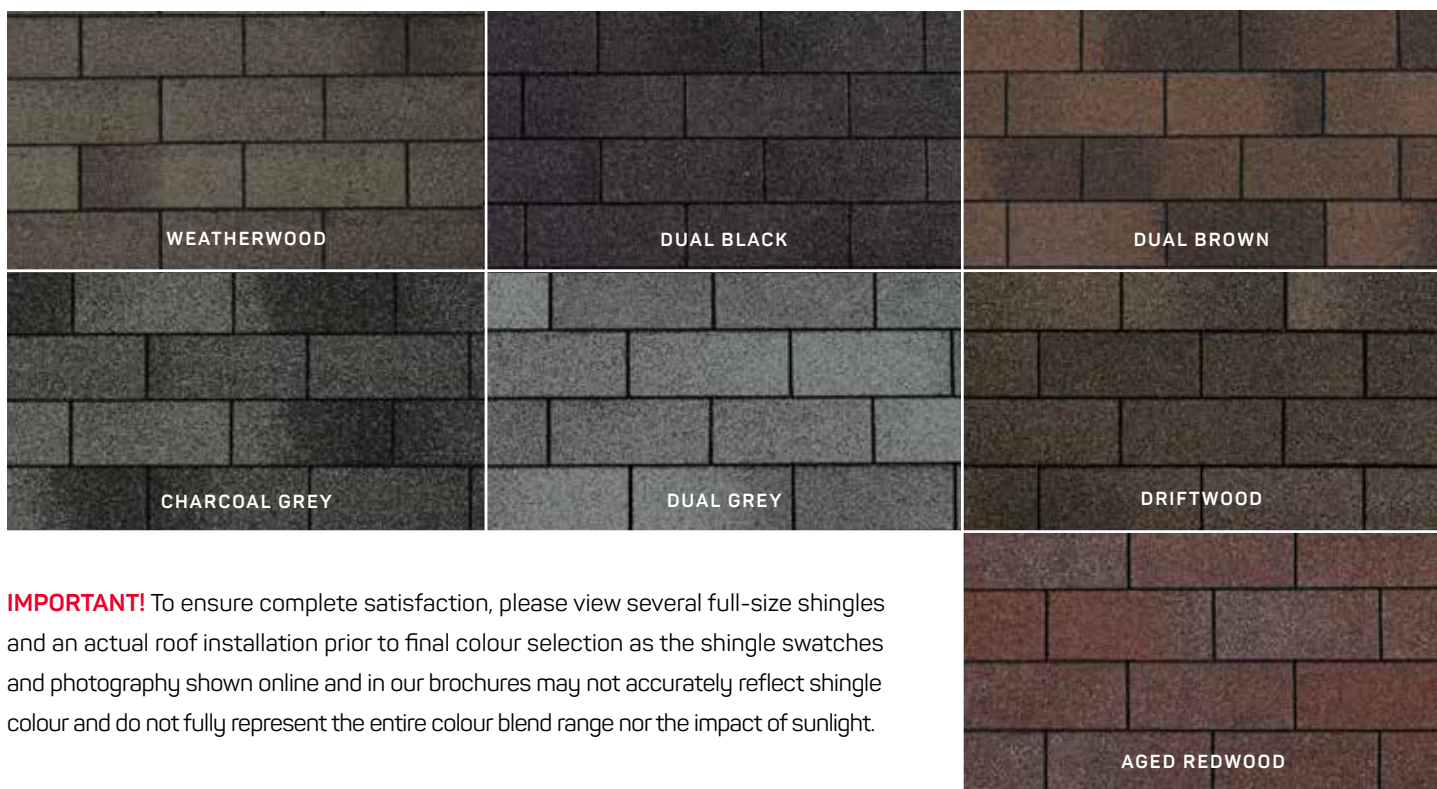

IMPORTANT! To ensure complete satisfaction, please view several full-size shingles and an actual roof installation prior to final colour selection as the shingle swatches and photography shown online and in our brochures may not accurately reflect shingle colour and do not fully represent the entire colour blend range nor the impact of sunlight.

Note: Product and colour availability may vary by region. ¹See Limited Warranty at IKO.com for complete terms, conditions, restrictions, and application requirements. Shingles must be applied in accordance with application instructions and local building code requirements. ²High Wind Application is required. ³All values shown are approximate. ⁴Products developed with reference to these Standards. ⁵Marathon Plus AR features an algae-resistant granule that helps inhibit discolouration caused by blue-green algae.

The information in this literature is subject to change without notice. We assume no responsibility for errors that may appear in this literature.

To find out more about Marathon Plus AR shingles or additional IKO products, please talk to an IKO sales representative or a professional roofing contractor, or contact IKO directly.

Canada 1-855-IKO-ROOF (1-855-456-7663) | United States 1-888-IKO-ROOF (1-888-456-7663)

Visit us online at: IKO.COM.