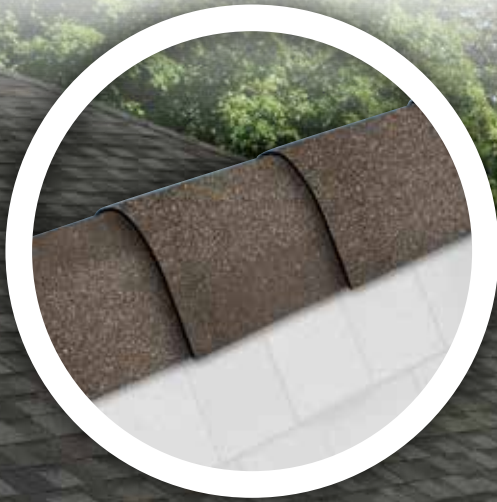

Hip & Ridge 12TM / Hip & Ridge Class 4

RIDGE CAP SHINGLES

Ridge cap shingles protect and beautify.
Pre-tapered and perforated, no cutting required.

Hip & Ridge 12™ / Hip & Ridge Class 4 – Available in colours that pair with our most popular laminated shingles.

Cambridge

- Beachwood
- Charcoal Grey = Summit Grey
- Dove White
- Driftwood
- Dual Black = Granite Black
- Dual Brown
- Dual Grey = Frostone Grey
- Earthtone Cedar
- Harvard Slate
- Weatherwood

Royal Estate

- Harvest Slate
- Mountain Slate
- Shadow Slate
- Taupe Slate

Dynasty

- Atlantic Blue³
- Biscayne
- Brownstone
- Castle Grey
- Cornerstone
- Driftshake
- Emerald Green
- Frostone Grey = Dual Grey
- Glacier
- Granite Black = Dual Black
- Monaco Red
- Sentinel Slate
- Shadow Brown
- Summit Grey = Charcoal Grey