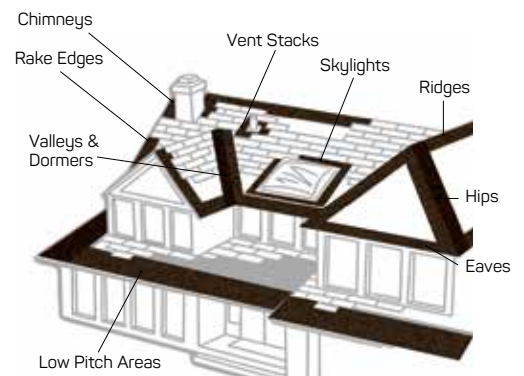

Find out more about our products now by talking to an IKO sales representative or your professional contractor or contact us directly at: **United States 1-888-IKO-ROOF (1-888-456-7663), Canada 1-855-IKO-ROOF (1-855-456-7663).** Or visit our website at: **IKO.COM**.

Note: The information in this document is subject to change without notice. IKO assumes no responsibility for errors that may appear in this document.