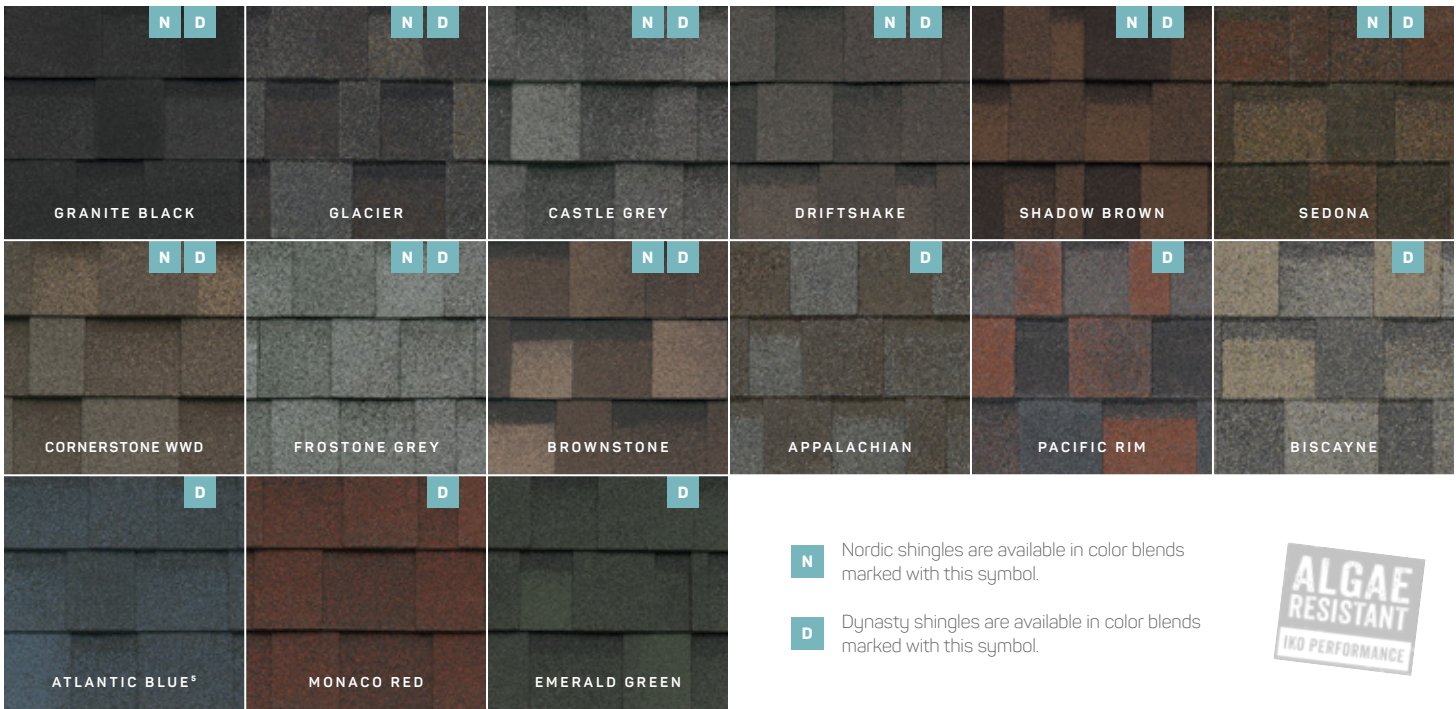

Both Nordic and Dynasty are available in IKO's exclusive hi-definition color blends that will make your customer's home the envy of the neighborhood.

*This is not a guarantee of impact resistance against hail. Damage from hail is not covered under the limited warranty. Full details on reverse.

IMPORTANT! To ensure complete satisfaction, please view several full-size shingles and an actual roof installation prior to final color selection as the shingle swatches and photography shown online, in our brochures and in our app may not accurately reflect shingle color, and do not fully represent the entire color blend range, nor the impact of sunlight. The information in this literature is subject to change without notice. We assume no responsibility for errors that may appear in this literature.