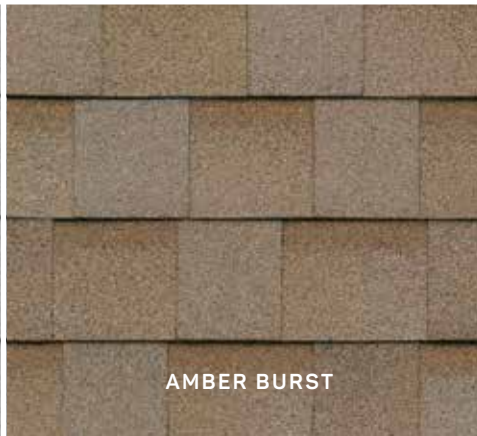

The use of infra-red reflective pigments on the shingle surface transmits less of the sun's solar energy into a home's attic.

Matching or complementary IKO UltraHP® high-profile hip and ridge cap shingles are available to protect vulnerable roof areas and to create a truly stunning roofline.

VALLEY OAK

DUAL GREY^{1,5}

DESERT GOLD

ARCTIC WHITE

AMBER BURST

To ensure complete satisfaction, please view several full size shingles and an actual roof installation prior to final color selection as the shingle swatches and photography shown online, in brochures and in our app may not accurately reflect shingle color, and do not fully represent the entire color blend range, nor the impact of sunlight.