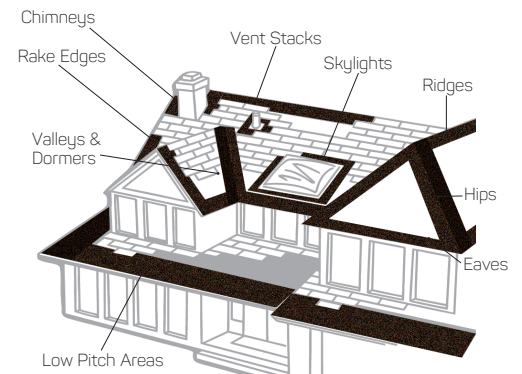

Find out more about our products now by talking to an IKO sales representative or your professional contractor or contact us directly at: **United States 1-888-IKO-ROOF (1-888-456-7663), Canada 1-855-IKO-ROOF (1-855-456-7663).** Or visit our website at: **IKO.COM.**