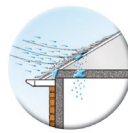

StormShield™

ICE AND WATER PROTECTOR

"Invisible" protection against roof leaks.

StormShield™

ICE AND WATER
PROTECTOR

IKO StormShield™ Ice & Water Protector

An economical modified bitumen roll roofing product with a self-adhesive backing protected by a silicone-treated release sheet, which is easily removed during installation.

- ✓ Helps prevent water leakage due to ice dams and wind-driven rain
- ✓ Improved flexibility for superior performance
- ✓ Slip-resistant surface for safe application
- ✓ Tear-resistant membrane
- ✓ Glass fiber-reinforced for extra strength
- ✓ Self-adhesive for watertight sealing
- ✓ Self-sealing around roofing nails

PRODUCT SPECIFICATIONS

Length	65' (19.8 m)
Width	36" (914 mm)
Roll Contents	195 sq. ft. (18.1 m ²)

Note: All values shown are approximate.

Protects Against Wind-Driven Rain

Rain, propelled by wind is blown under the shingles, allowing water to penetrate through the unprotected roof deck, causing interior damage. Roofs with lower slopes (2:12 to 5:12) are even more susceptible to this problem.

Helps Prevent Ice Dams

When melted snow runs down the roof to the colder eaves, an ice dam can form and cause water to back up under the shingles. Eventually, the water penetrates the unprotected roof deck and leaks through, damaging the building's interior.