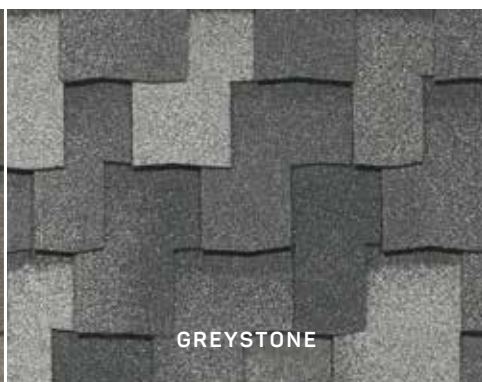

# Armourshake™

Color Featured: **Weathered Stone**

**HI-DEF  
COLORS**

**IKO  
ADVANTAGE  
SIZE**

**CLASS A FIRE  
RESISTANCE  
RATING**

**FASTLOCK™  
SEALANT**

CHALET WOOD

GREYSTONE

SHADOW BLACK

WEATHERED STONE

WESTERN REDWOOD

To ensure complete satisfaction, please view several full size shingles and an actual roof installation prior to final color selection as the shingle swatches and photography shown online, in brochures and in our app may not accurately reflect shingle color, and do not fully represent the entire color blend range, nor the impact of sunlight.