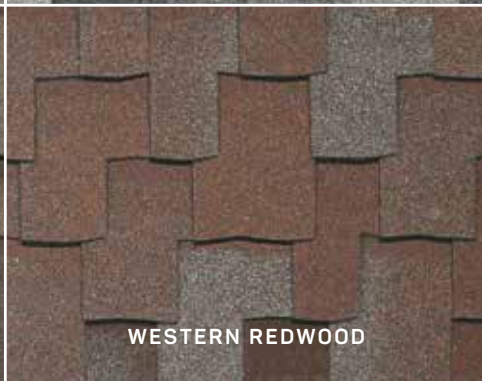

# Armourshake™

Color Featured: **Weathered Stone**

**HI-DEF  
COLORS**

**IKO  
ADVANTAGE  
SIZE**

**CLASS A FIRE  
RESISTANCE  
RATING**

**FASTLOCK™  
SEALANT**

CHALET WOOD

GREYSTONE

SHADOW BLACK

WEATHERED STONE

WESTERN REDWOOD

To ensure complete satisfaction, please view several full size shingles and an actual roof installation prior to final color selection as the shingle swatches and photography shown online, in brochures and in our app may not accurately reflect shingle color, and do not fully represent the entire color blend range, nor the impact of sunlight.