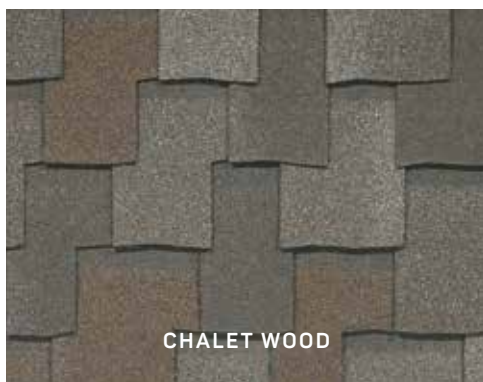

# Armourshake™

Color Featured: **Weathered Stone**

**HI-DEF  
COLORS**

**IKO  
ADVANTAGE  
SIZE**

**CLASS A FIRE  
RESISTANCE  
RATING**

**FASTLOCK™  
SEALANT**

CHALET WOOD

GREYSTONE

SHADOW BLACK

WEATHERED STONE

WESTERN REDWOOD

To ensure complete satisfaction, please view several full size shingles and an actual roof installation prior to final color selection as the shingle swatches and photography shown online, in brochures and in our app may not accurately reflect shingle color, and do not fully represent the entire color blend range, nor the impact of sunlight.